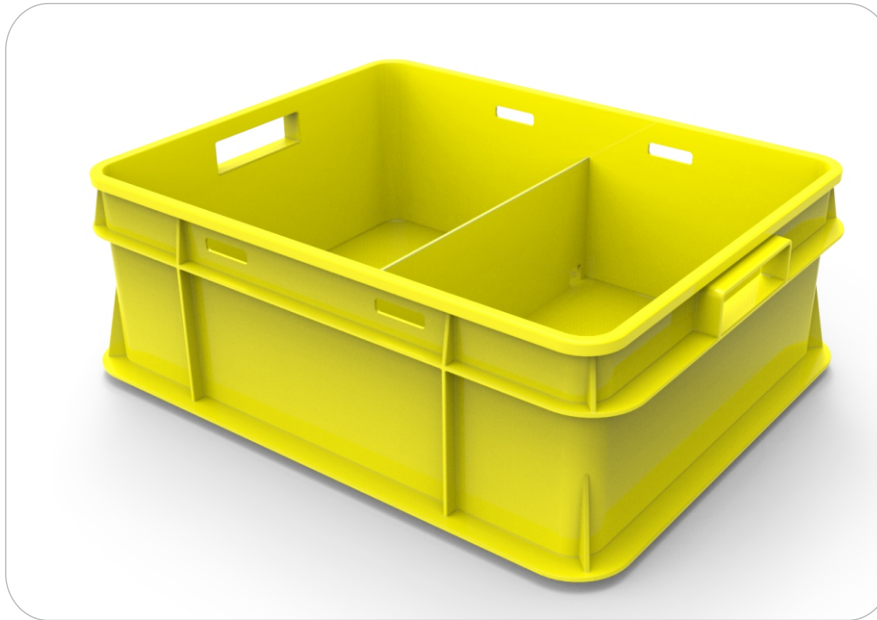

SI-MC15-22

SI-MC15-22		Size in mm	
Dimensions	Length	Width	Height
Internal	430	338	156
External	470	378	168
Capacity	22 Liter		

Colors Available*:

Dealer/Distributor

Seaplast (India) Pvt. Ltd.

Reg. Office: B-212, Ratnaakar Nine Square, Opp. Keshavbaug Party Plot, Mansi Road Vastrapur, Ahmedabad - 380 015, Gujarat, India. CIN No : U25201GJ1996PTC031114
Tel: +91 79 4007 3880, Email: sales@seaplastindia.com, Website: www.seaplastindia.com